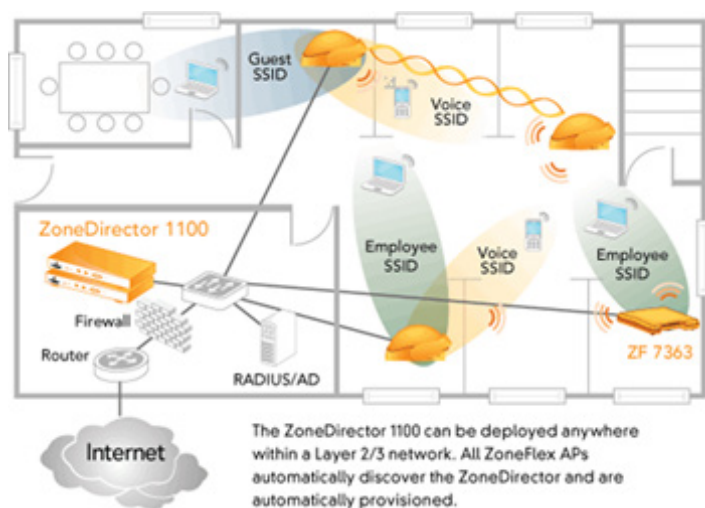

Managed Wireless Solutions

For venues, public buildings and educational establishments, entrustIT offer managed wireless solutions from Ruckus.

Ruckus ZoneFlex brings state-of-the-art Wi-Fi advances and packages them into an affordable and easy-to-use “smarter” wireless LAN system. The smarts come from breakthroughs such as dynamic beam forming, Smart Mesh Networking and automatic interference avoidance, which make Wi-Fi signals extend farther and more reliable. But the beauty is that ZoneFlex masks the complexity of these capabilities - making it simple for SMEs to reap the benefits without the headaches.

At the heart of the Ruckus Wireless system

Zone Director 1000/1100

The Zone Director provides WLAN-wide network, security, RF, and location management within an easy-to-use system that costs way less than competing products. It automatically manages the ZoneFlex network of APs, adjusting transmit power levels and RF channel assignments to prevent adjacent APs from interfering, and enabling redundant coverage if an AP fails. Configuration changes can easily be applied to multiple APs or to the entire system simultaneously. A customizable dashboard provides instant access to a variety of client and network information and events, and a real time heat map displays AP locations and signal coverage, as well as Ruckus Smart Mesh Networking topology

The dual band ZoneFlex 7363 can be deployed as a stand alone access point or as part of the centrally-controlled Smart Wireless LAN with the Ruckus ZoneDirector. The ZoneFlex 7363 can also be easily deployed using Smart Mesh Networking to extend Wi-Fi services in locations where Ethernet cabling is not available or cost prohibitive.